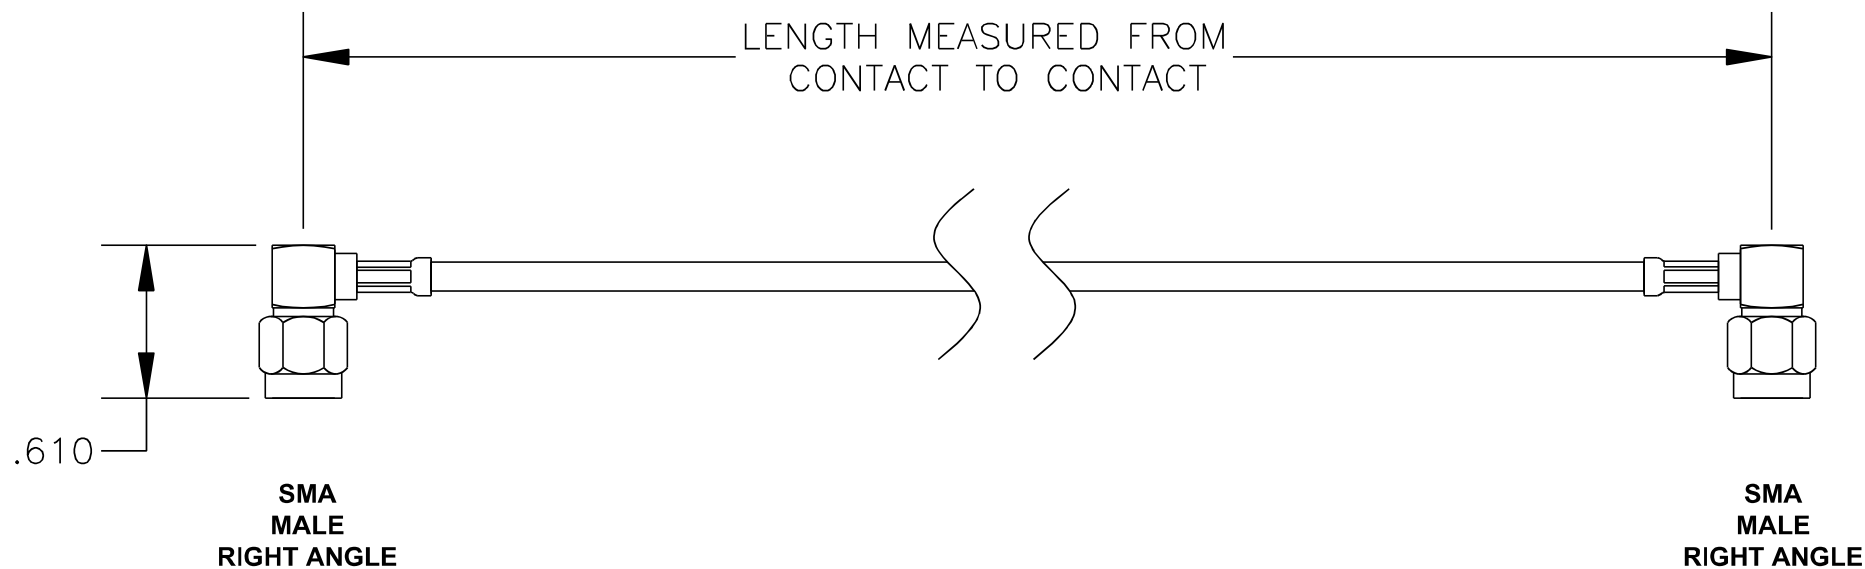

COMPONENTS	IMPEDANCE
SMA MALE RIGHT ANGLE	50 OHM
SMA MALE RIGHT ANGLE	50 OHM
RG316/U	50 OHM

Standard Lengths	
-30	30CM
-60	60CM
-90	90CM
-120	120CM
-150	150CM
-XX	Custom Length centimeters

superbat

Shenzhen Superbat Electronics Co., Ltd.

RF Cable Assemblies

DWG TITLE:

AC-S01RA-S01RA-316

DES.

CABLE ASSEMBLY, RG316/U, SMA MALE RIGHT ANGLE TO SMA MALE RIGHT ANGLE

Notes:

1. Unless otherwise specified all dimensions are nominal
2. All specifications are subject to change without notice at any time.
3. Dimensions are in inches.
4. Length tolerance is $\pm 1.5\%$ or $\pm 0.96\text{cm}$, whichever is greater.